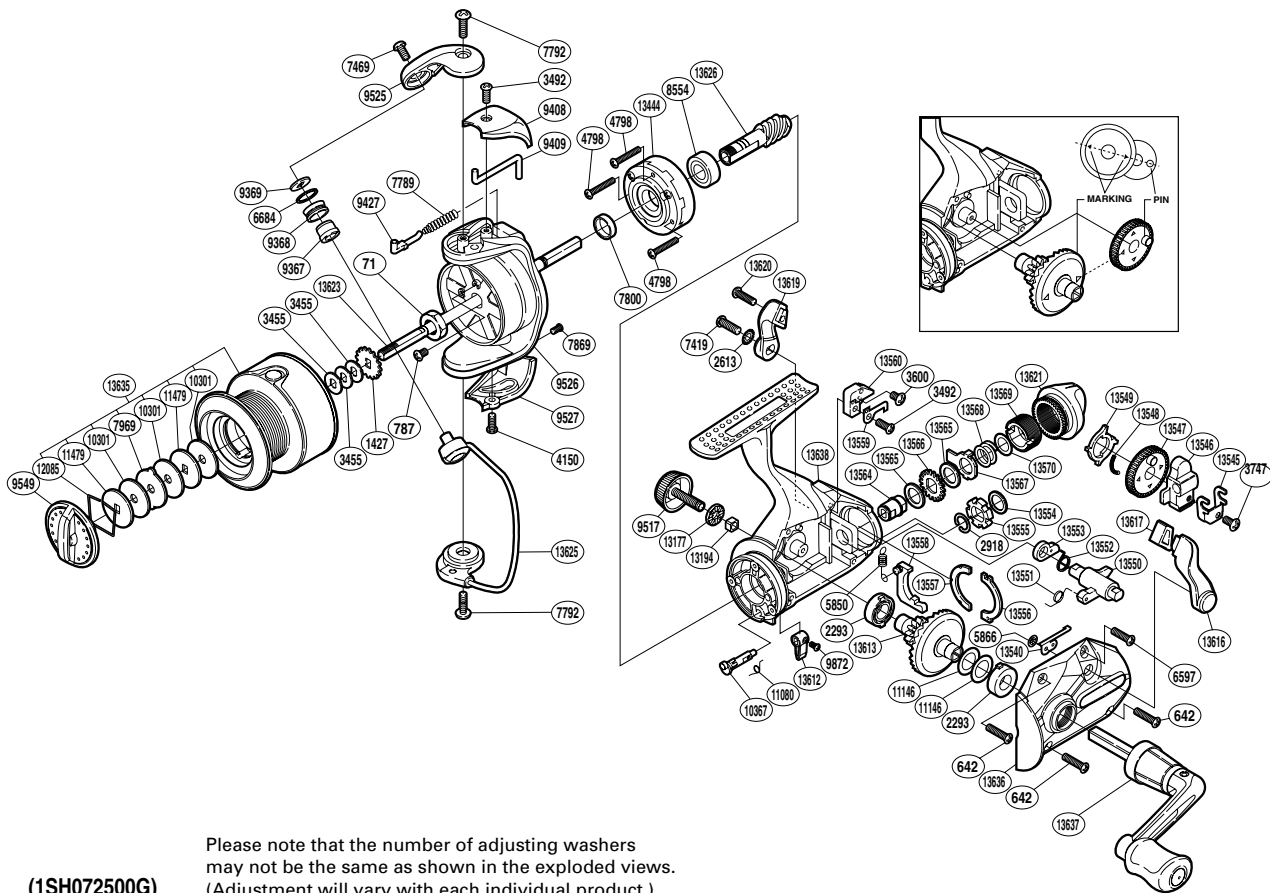

SHIMANO

BAITRUNNER ST

BTRST-2500FA

Please note that the number of adjusting washers may not be the same as shown in the exploded views. (Adjustment will vary with each individual product.)

(1SH072500G)

Part No.	Description	Part No.	Description	Part No.	Description
RD 0071	Rotor Nut	RD 9408	Bail Spring Cover	RD13554	Spacer
RD 0642	Screw	RD 9409	Bail Trip Lever	RD13555	BaitRunner Ratchet
RD 0787	Screw	RD 9427	Bail Spring Guide	RD13556	Dial Retainer
RD 1427	Spool Support	RD 9517	Handle Screw Cap	RD13557	Dial Retainer B
RD 2293	Drive Gear Bushing	RD 9525	Bail Arm	RD13558	BaitRunner Pawl
RD 2613	Lock Washer	RD 9526	Rotor	RD13559	Dial Click
RD 2918	C Lock	RD 9527	Bail Hold Support Guard	RD13560	Dial Click Holder
RD 3455	Spool Washer	RD 9549	Drag Knob	RD13564	Free Spool Tension Shaft
RD 3492	Screw	RD 9872	Screw	RD13565	Free Spool Tension Washer
RD 3600	Screw	RD10301	Drag Washer	RD13566	Click Gear
RD 3747	Screw	RD10367	Anti-Reverse Cam	RD13567	Eared Washer
RD 4150	Screw	RD11080	Anti-Reverse Cam Spring	RD13568	Free Spool Tension Spring
RD 4798	Screw	RD11146	Washer	RD13569	Free Spool Tension Screw
RD 5850	BaitRunner Pawl Spring	RD11479	Key Washer	RD13570	Washer
RD 5866	Push Nut	RD12085	Drag Washers Retainer	RD13612	Anti-Reverse Lever
RD 6597	Screw	RD13177	Handle Screw Cap Spacer	RD13613	Drive Gear
RD 6684	Line Roller Spacer	RD13194	Handle Screw Lock	RD13616	BaitRunner Lever Arm L
RD 7419	Screw	RD13444	Roller Clutch Assembly	RD13617	BaitRunner Lever Bridge
RD 7469	Screw	RD13540	BaitRunner Click	RD13619	BaitRunner Lever Arm R
RD 7789	Bail Spring	RD13545	Oscillating Slider Retainer	RD13620	Screw
RD 7792	Screw	RD13546	Oscillating Slider	RD13621	BaitRunner Tension Dial
RD 7800	Rotor Ring	RD13547	Oscillating Gear	RD13623	Main Shaft
RD 7869	Screw	RD13548	Oscillating Gear Ratchet Spring	RD13625	Bail Assembly
RD 7969	Eared Washer	RD13549	Oscillating Gear Ratchet	RD13626	Pinion Gear
RD 8554	Ball Bearing	RD13550	Clutch Arm	RD13635	Spool Assembly
RD 9367	Line Roller Bushing	RD13551	Clutch Cam Spring	RD13636	Side Cover
RD 9368	Line Roller	RD13552	Clutch Spring	RD13637	Handle Assembly
RD 9369	Line Roller Washer	RD13553	Clutch Cam	RD13638	Body