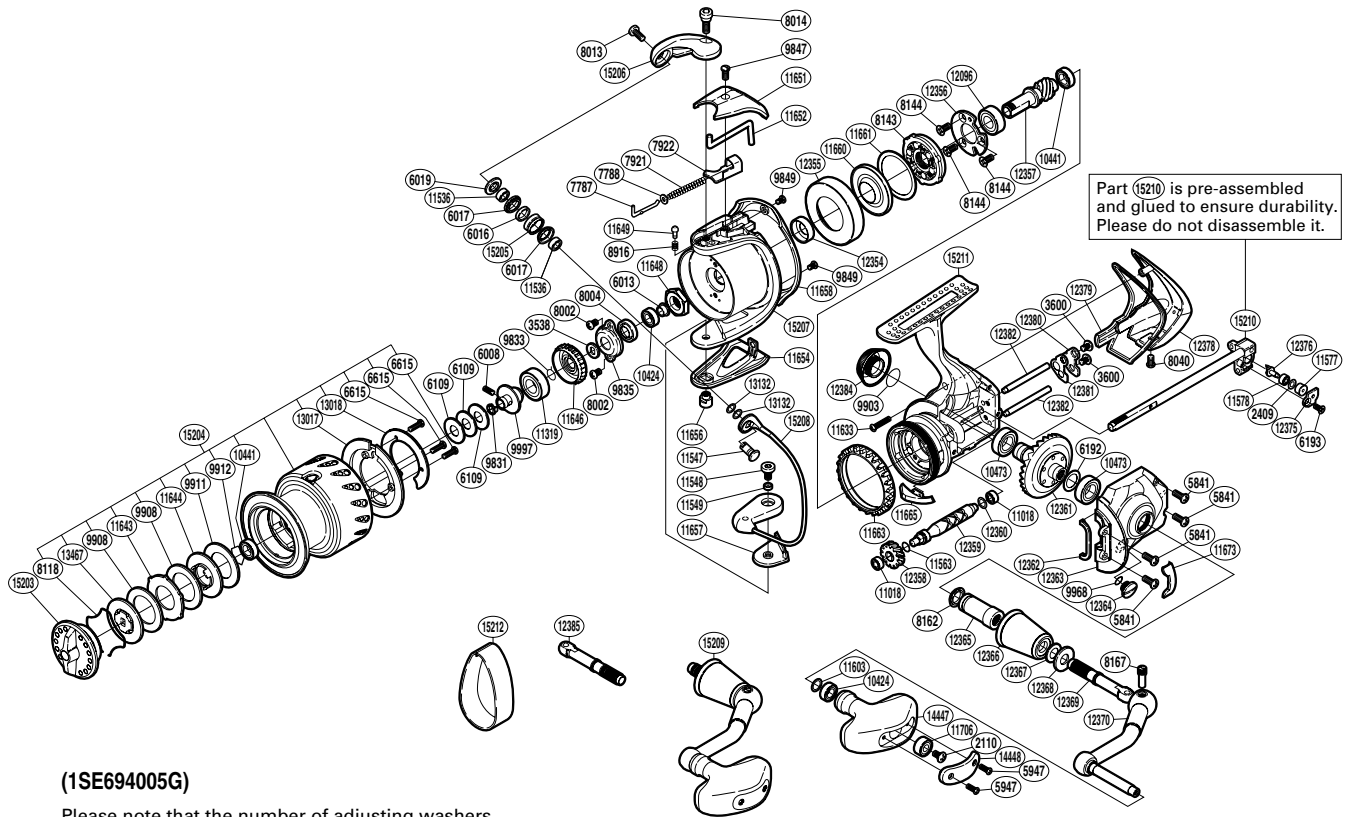

SHIMANO

STELLA SA-RB

STL-4000SW

(1SE694005G)

Please note that the number of adjusting washers may not be the same as shown in the exploded views. (Adjustment will vary with each individual product.)

Part No.	Description	Part No.	Description	Part No.	Description
RD 2110	Screw	RD 9968	O Ring	RD12359	Worm Shaft
RD 2409	Spacer	RD 9997	Bearing Bushing	RD12360	Washer
RD 3538	Spool Support	RD10424	Ball Bearing	RD12361	Drive Gear
RD 3600	Screw	RD10441	Ball Bearing	RD12362	Flange Water Proof
RD 5841	Screw	RD10473	Ball Bearing	RD12363	Side Cover
RD 5947	Screw	RD11018	Ball Bearing	RD12364	Oil Cap
RD 6008	Set Screw	RD11319	Ball Bearing	RD12365	Handle Shaft Cover B
RD 6013	Main Shaft Spacer	RD11536	Ball Bearing	RD12366	Handle Shaft Cover
RD 6016	Bearing Spacer	RD11547	Line Roller Support	RD12367	Handle Lock Spacer
RD 6017	Line Roller Bushing	RD11548	Screw	RD12368	Large Handle Shank Washer
RD 6019	Line Roller Plate	RD11549	Screw Collar	RD12369	Handle Shaft (left)
RD 6109	Spool Washer	RD11563	Worm Shaft Ring	RD12370	Handle Shank Assembly
RD 6192	Washer	RD11577	Oscillating Slider Bushing	RD12375	Oscillating Pawl Cover
RD 6193	Screw	RD11578	Ball Bearing	RD12376	Oscillating Pawl
RD 6615	Screw	RD11603	Washer	RD12378	Rear Protector
RD 7787	Bail Spring Guide A	RD11633	Screw	RD12379	Rear Shield
RD 7788	Spring Guide A Support	RD11643	Eared Washer	RD12380	Worm Shaft Retainer
RD 7921	Bail Spring	RD11644	Key Washer	RD12381	Worm Shaft Retainer Washer
RD 7922	Bail Spring Seat	RD11646	Drag Click Ratchet	RD12382	Oscillating Guide
RD 8002	Screw	RD11648	Rotor Nut	RD12384	Handle Screw Cap
RD 8004	Bearing Water Proof	RD11649	Click Pin	RD13017	Spool Pin Cover
RD 8013	Screw	RD11651	Bail Spring Cover	RD13018	Spool Pin Cover Plate
RD 8014	Screw	RD11652	Bail Trip Lever	RD13132	Washer
RD 8040	Screw	RD11654	Bail Hold Support Guard	RD13467	Key Washer
RD 8118	Drag Washers Retainer	RD11656	Bail Hold Support Shaft	RD14447	Handle Knob
RD 8143	Roller Clutch Assembly	RD11657	Bail Hold Support Spacer	RD14448	Handle Knob I.D. Plate
RD 8144	Screw	RD11658	Rotor Guard	RD15203	Drag Knob
RD 8162	Handle Shaft Seal	RD11660	Roller Clutch Water Proof	RD15204	Spool Assembly
RD 8167	Handle Shaft Screw	RD11661	Roller Clutch Outer Spacer	RD15205	Line Roller
RD 8916	Click Spring	RD11663	Friction Ring	RD15206	Bail Arm
RD 9831	Bearing Bushing Spacer	RD11665	Bail Trip Strike	RD15207	Rotor
RD 9833	Ratchet Spring	RD11673	Friction Ring Spacer	RD15208	Bail Assembly
RD 9835	Rotor Nut Lock Plate	RD11706	Ball Bearing	RD15209	Handle Assembly
RD 9847	Screw	RD12096	Ball Bearing	RD15210	Main Shaft Assembly
RD 9849	Screw	RD12354	Rotor Ring	RD15211	Body
RD 9903	O Ring	RD12355	Roller Clutch Cover		
RD 9908	Drag Washer	RD12356	Bearing Retainer		
RD 9911	Drag Washer	RD12357	Pinion Gear	RD12385	Handle Shaft (right) (accessory)
RD 9912	Bearing Retainer	RD12358	Idle Gear	RD15212	Line Band (accessory)