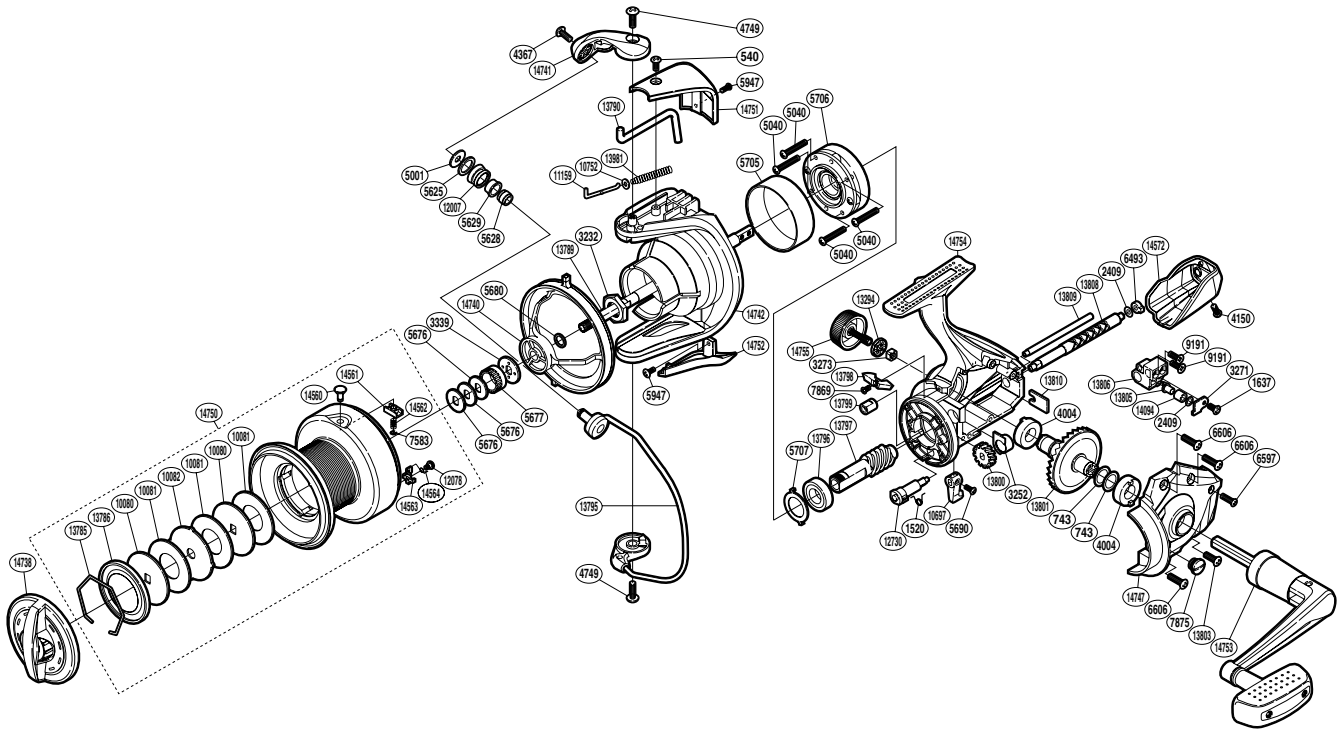

SHIMANO

AERLEX XTA

ALX-8000XTA

Please note that the number of adjusting washers may not be the same as shown in the exploded views. (Adjustment will vary with each individual product.)

(1SH198000G)

Part No.	Description	Part No.	Description	Part No.	Description
RD 0540	Screw	RD 6493	Worm Bushing (rear)	RD13801	Drive Gear
RD 0743	Washer	RD 6597	Screw	RD13803	Screw
RD 1520	Anti-Reverse Cam Spring	RD 6606	Screw	RD13805	Oscillating Pawl
RD 1637	Screw	RD 7583	E Lock	RD13806	Oscillating Slider
RD 2409	Spacer	RD 7869	Screw	RD13808	Worm Shaft
RD 3232	Rotor Nut	RD 7875	Oil Cap	RD13809	Oscillating Guide
RD 3252	Bushing	RD 9191	Screw	RD13810	Worm Shaft Retainer
RD 3271	Oscillating Pawl Cover	RD10080	Key Washer	RD13981	Bail Spring
RD 3273	Handle Screw Lock	RD10081	Drag Washer	RD14094	Oscillating Slider Bushing
RD 3339	Spool Support B	RD10082	Eared Washer	RD14560	Line Clip
RD 4004	Drive Gear Bushing	RD10697	Anti-Reverse Lever	RD14561	Line Clip Holder
RD 4150	Screw	RD10752	Bail Spring Guide A Support	RD14562	Line Clip Spring
RD 4367	Screw	RD11159	Bail Spring Guide A	RD14563	Drag Click
RD 4749	Screw	RD12007	Line Roller	RD14564	Drag Click Spring
RD 5001	Line Roller Washer	RD12078	Screw	RD14572	Rear Protector
RD 5040	Screw	RD12730	Anti-Reverse Cam	RD14738	Drag Knob
RD 5625	Line Roller Spacer	RD13294	Handle Screw Lock Washer	RD14740	Line Safety Guard
RD 5628	Line Roller Collar	RD13785	Drag Washers Retainer	RD14741	Bail Arm
RD 5629	Line Roller Bushing	RD13786	Seal Plate	RD14742	Rotor
RD 5676	Spool Washer	RD13789	Main Shaft	RD14747	Side Cover
RD 5677	Spool Support A	RD13790	Bail Trip Lever	RD14750	Spool Assembly
RD 5680	Spacer	RD13795	Bail Assembly	RD14751	Bail Spring Cover
RD 5690	Screw	RD13796	Ball Bearing	RD14752	Bail Hold Support Guard
RD 5705	Roller Clutch Ring	RD13797	Pinion Gear	RD14753	Handle Assembly
RD 5706	Roller Clutch Assembly	RD13798	Bail Trip Strike	RD14754	Body
RD 5707	Bearing Washer	RD13799	Worm Bushing (front)	RD14755	Handle Screw Cap
RD 5947	Screw	RD13800	Idle Gear		